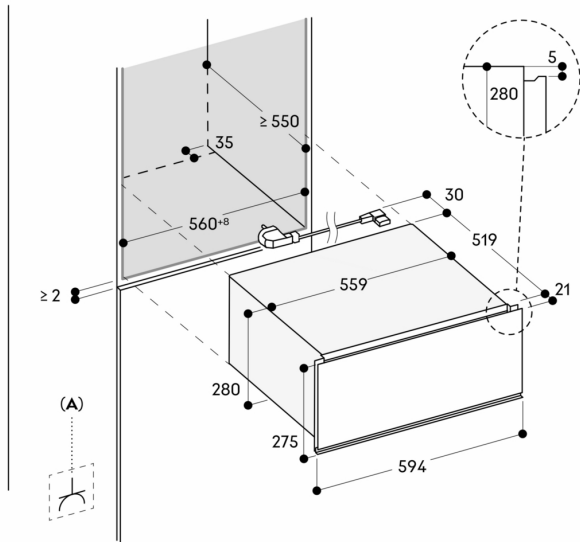

Handling

Touch key operation.

Features

Net volume 52 litres.
Additional grid creates a second level and extends storage space.
Volume capacity: Dinner service for 12 people including ø 27 cm plates and soup bowls, additional bowls and a serving dish depending on size.
Capacity load max. 25 kg.
Usable interior dimensions
W 548 mm x H 232 mm x D 410 mm.
Heating system for even heat distribution and stable cavity temperature.
Status indicator, visible in the glass front.
Glass bottom made of safety glass.

Selected digital services (Gaggenau Home Connect)

Additional programmes and recipes.
Remote control and monitoring.

Planning notes

Plan the niche without back wall.
Protrusion from appliance front to furniture cabinet 21 mm.
Installation of GO/GS/GM/GC directly above the drawer without intermediate shelf.
Drawers installed above a dishwasher need a specific niche.

The socket can be planned behind the appliance.

Connection

Total connected load 0.82 KW.
Connection cable 1.75 m, pluggable.

A: Accessible electrical connection
Measurements in mm