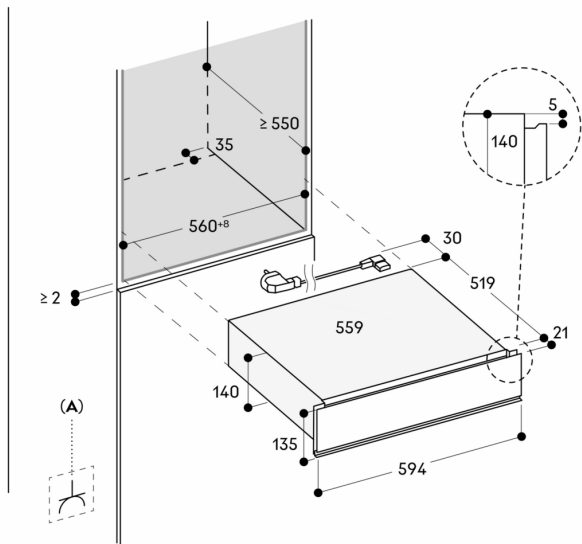

A: Accessible electrical connection

Measurements in mm