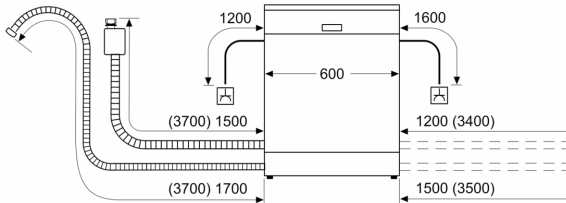

**Series 6, Free-standing dishwasher,
60 cm, silver inox
SMS6ZCI37Q**

measurements in mm

⌚ socket
( ) values with extension kit