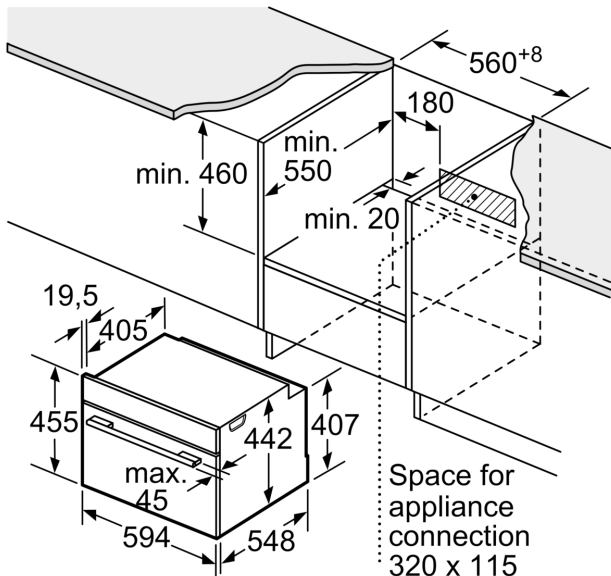

Type of micro-wave oven:MW-Combi
 Type of control:Electronic
 Dimensions: 455 x 594 x 548 mm
 Cavity dimensions: 237.0 x 480 x 392.0 mm
 Length electrical supply cord: 150.0 cm
 Net weight: 35.5 kg
 Gross weight: 37.8 kg
 EAN code: 4242002789149
 Max. microwave power level: 900 W
 Connection rating: 3600 W
 Fuse protection: 16 A
 Voltage: 220-240 V
 Frequency: 60; 50 Hz
 Plug type: Gardy plug w/ earthing
 Included accessories: 1 x combination grid, 1 x universal pan

1 x combination grid, 1 x universal pan

AOVG9MF00S Mech. Child safety lock (high glass), HEZ327000 Pizza stone, HEZ530000 Half tray, HEZ531010 Baking tray, non-stick ceramic coated, HEZ532010 Universal pan, non-stick ceramic coated, HEZ617000 Pizza pan, enamelled, HEZ625071 Grill tray, anthracite, HEZ631070 Baking tray, enamelled, HEZ632070 Multipurpose pan, enamelled, HEZ634080 Baking and roasting grid (microwave), HEZ636000 Glass pan, HEZ660050 Cover Strip, HEZ660060 Strip, HEZ664000 Baking and roasting grid (steam), HEZ915003 Glass roasting dish, 5,4 L, HEZG0AS00 Connecting cable 3m

**Series 8, Built-in Compact
Microwave Oven, 60 x 45 cm,
Stainless steel
CMG633BS1**

measurements in mm

measurements in mm

Installation with a hob.

measurements in mm

If the compact appliance will be installed underneath a hob, the following worktop thicknesses (including substructure if necessary) must be taken into account.