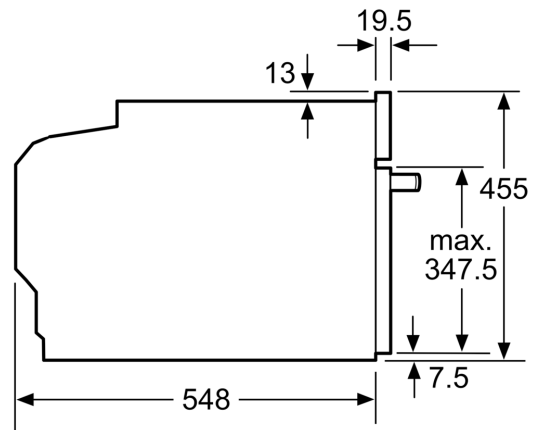

Type of micro-wave oven:MW-Combi
 Type of control:Electronic
 Dimensions: 455 x 594 x 548 mm
 Cavity dimensions: 237.0 x 480 x 392.0 mm
 Length electrical supply cord: 150.0 cm
 Net weight: 35.5 kg
 Gross weight: 37.8 kg
 EAN code: 4242002789149
 Max. microwave power level: 900 W
 Connection rating: 3600 W
 Fuse protection: 16 A
 Voltage: 220-240 V
 Frequency: 60; 50 Hz
 Plug type: Gardy plug w/ earthing
 Included accessories: 1 x combination grid, 1 x universal pan

**Series 8, Built-in Compact
Microwave Oven, 60 x 45 cm,
Stainless steel
CMG633BS1**

measurements in mm

measurements in mm

Installation with a hob.

measurements in mm

If the compact appliance will be installed underneath a hob, the following worktop thicknesses (including substructure if necessary) must be taken into account.

Hob type	min. worktop thickness	
	fitted	flush
Induction hob	42 mm	43 mm
Full surface Induction hob	52 mm	53 mm
Gas hob	32 mm	43 mm
Electric hob	32 mm	35 mm