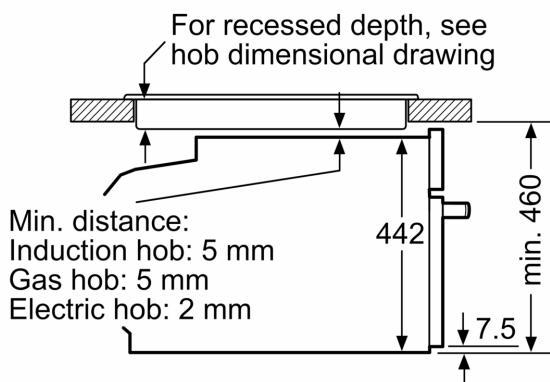

Type of micro-wave oven:MW-Combi
 Type of control:Electronic
 Dimensions: 455 x 594 x 548 mm
 Cavity dimensions: 237.0 x 480 x 392.0 mm
 Length electrical supply cord: 150.0 cm
 Net weight: 35.5 kg
 Gross weight: 37.8 kg
 EAN code: 4242002789149
 Max. microwave power level: 900 W
 Connection rating: 3600 W
 Fuse protection: 16 A
 Voltage: 220-240 V
 Frequency: 60; 50 Hz
 Plug type: Gardy plug w/ earthing
 Included accessories: 1 x combination grid, 1 x universal pan

**Series 8, Built-in Compact
Microwave Oven, 60 x 45 cm,
Stainless steel
CMG633BS1**

measurements in mm

measurements in mm

Installation with a hob.

measurements in mm

If the compact appliance will be installed underneath a hob, the following worktop thicknesses (including substructure if necessary) must be taken into account.

Hob type	min. worktop thickness	
	fitted	flush
Induction hob	42 mm	43 mm
Full surface Induction hob	52 mm	53 mm
Gas hob	32 mm	43 mm
Electric hob	32 mm	35 mm